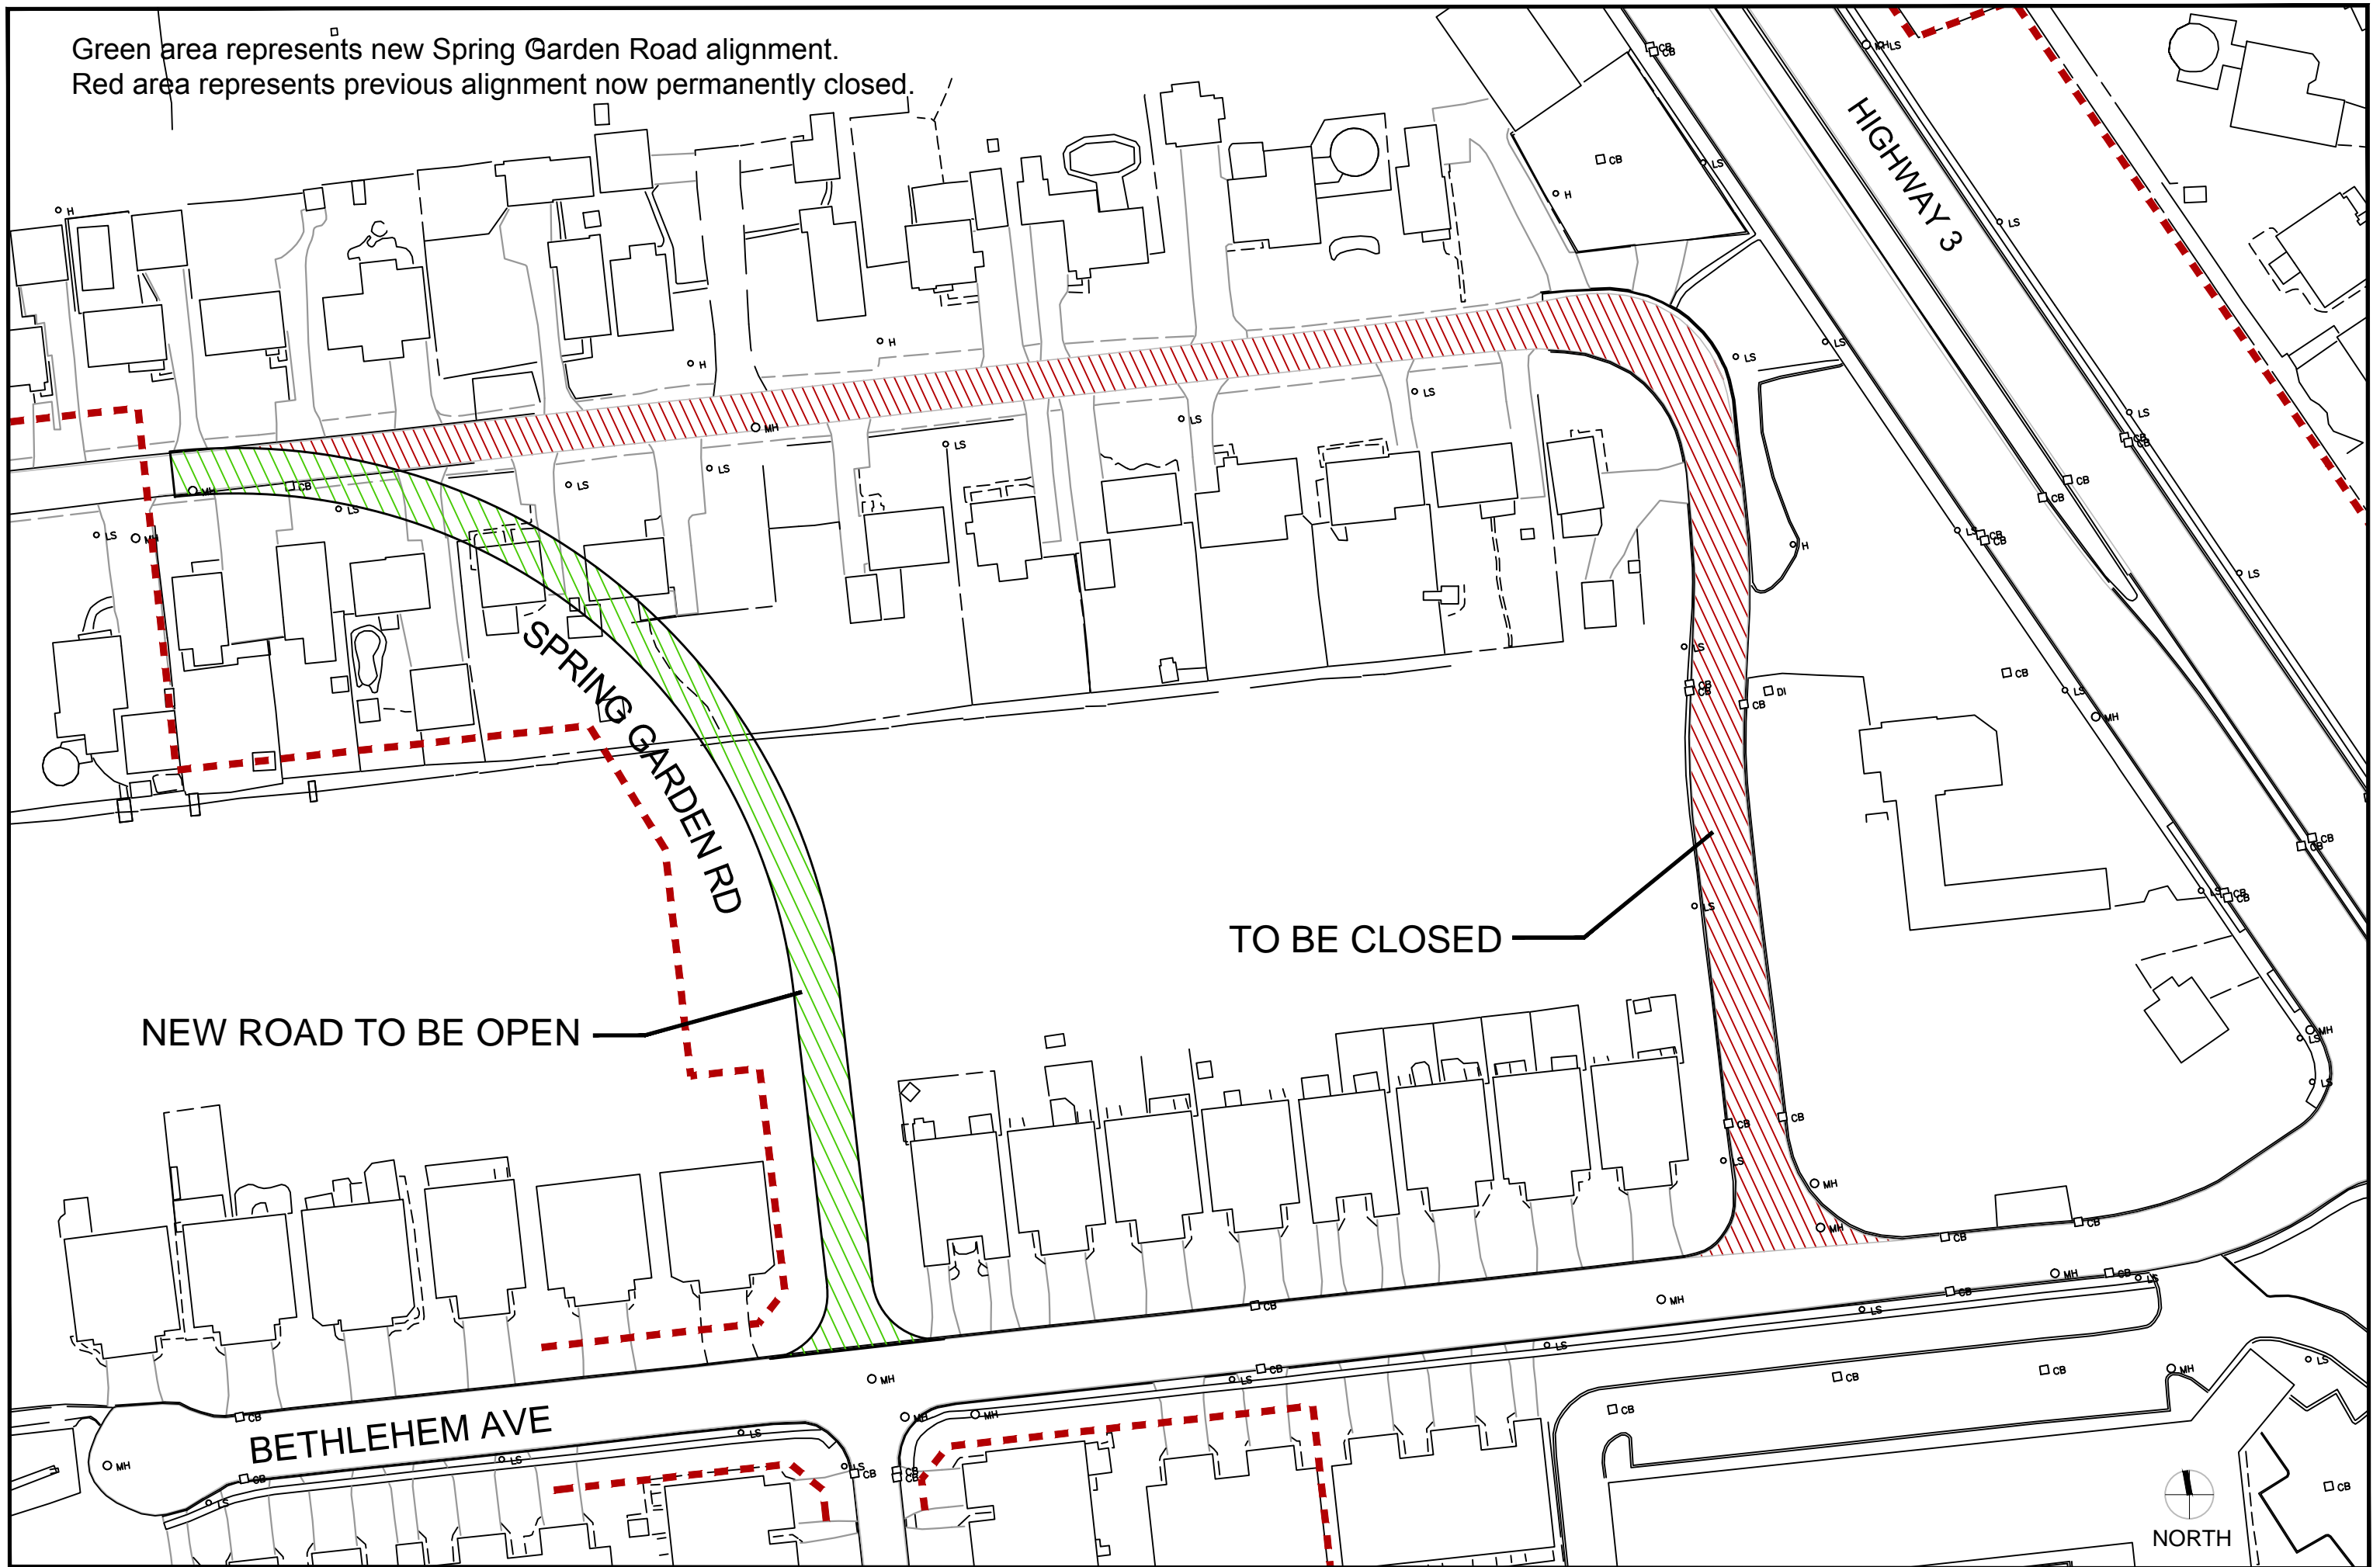

Green area represents new Spring Garden Road alignment.
Red area represents previous alignment now permanently closed.

NEW ROAD TO BE OPEN

TO BE CLOSED

BETHLEHEM AVE

SPRING GARDEN RD

HIGHWAY 3

NORTH